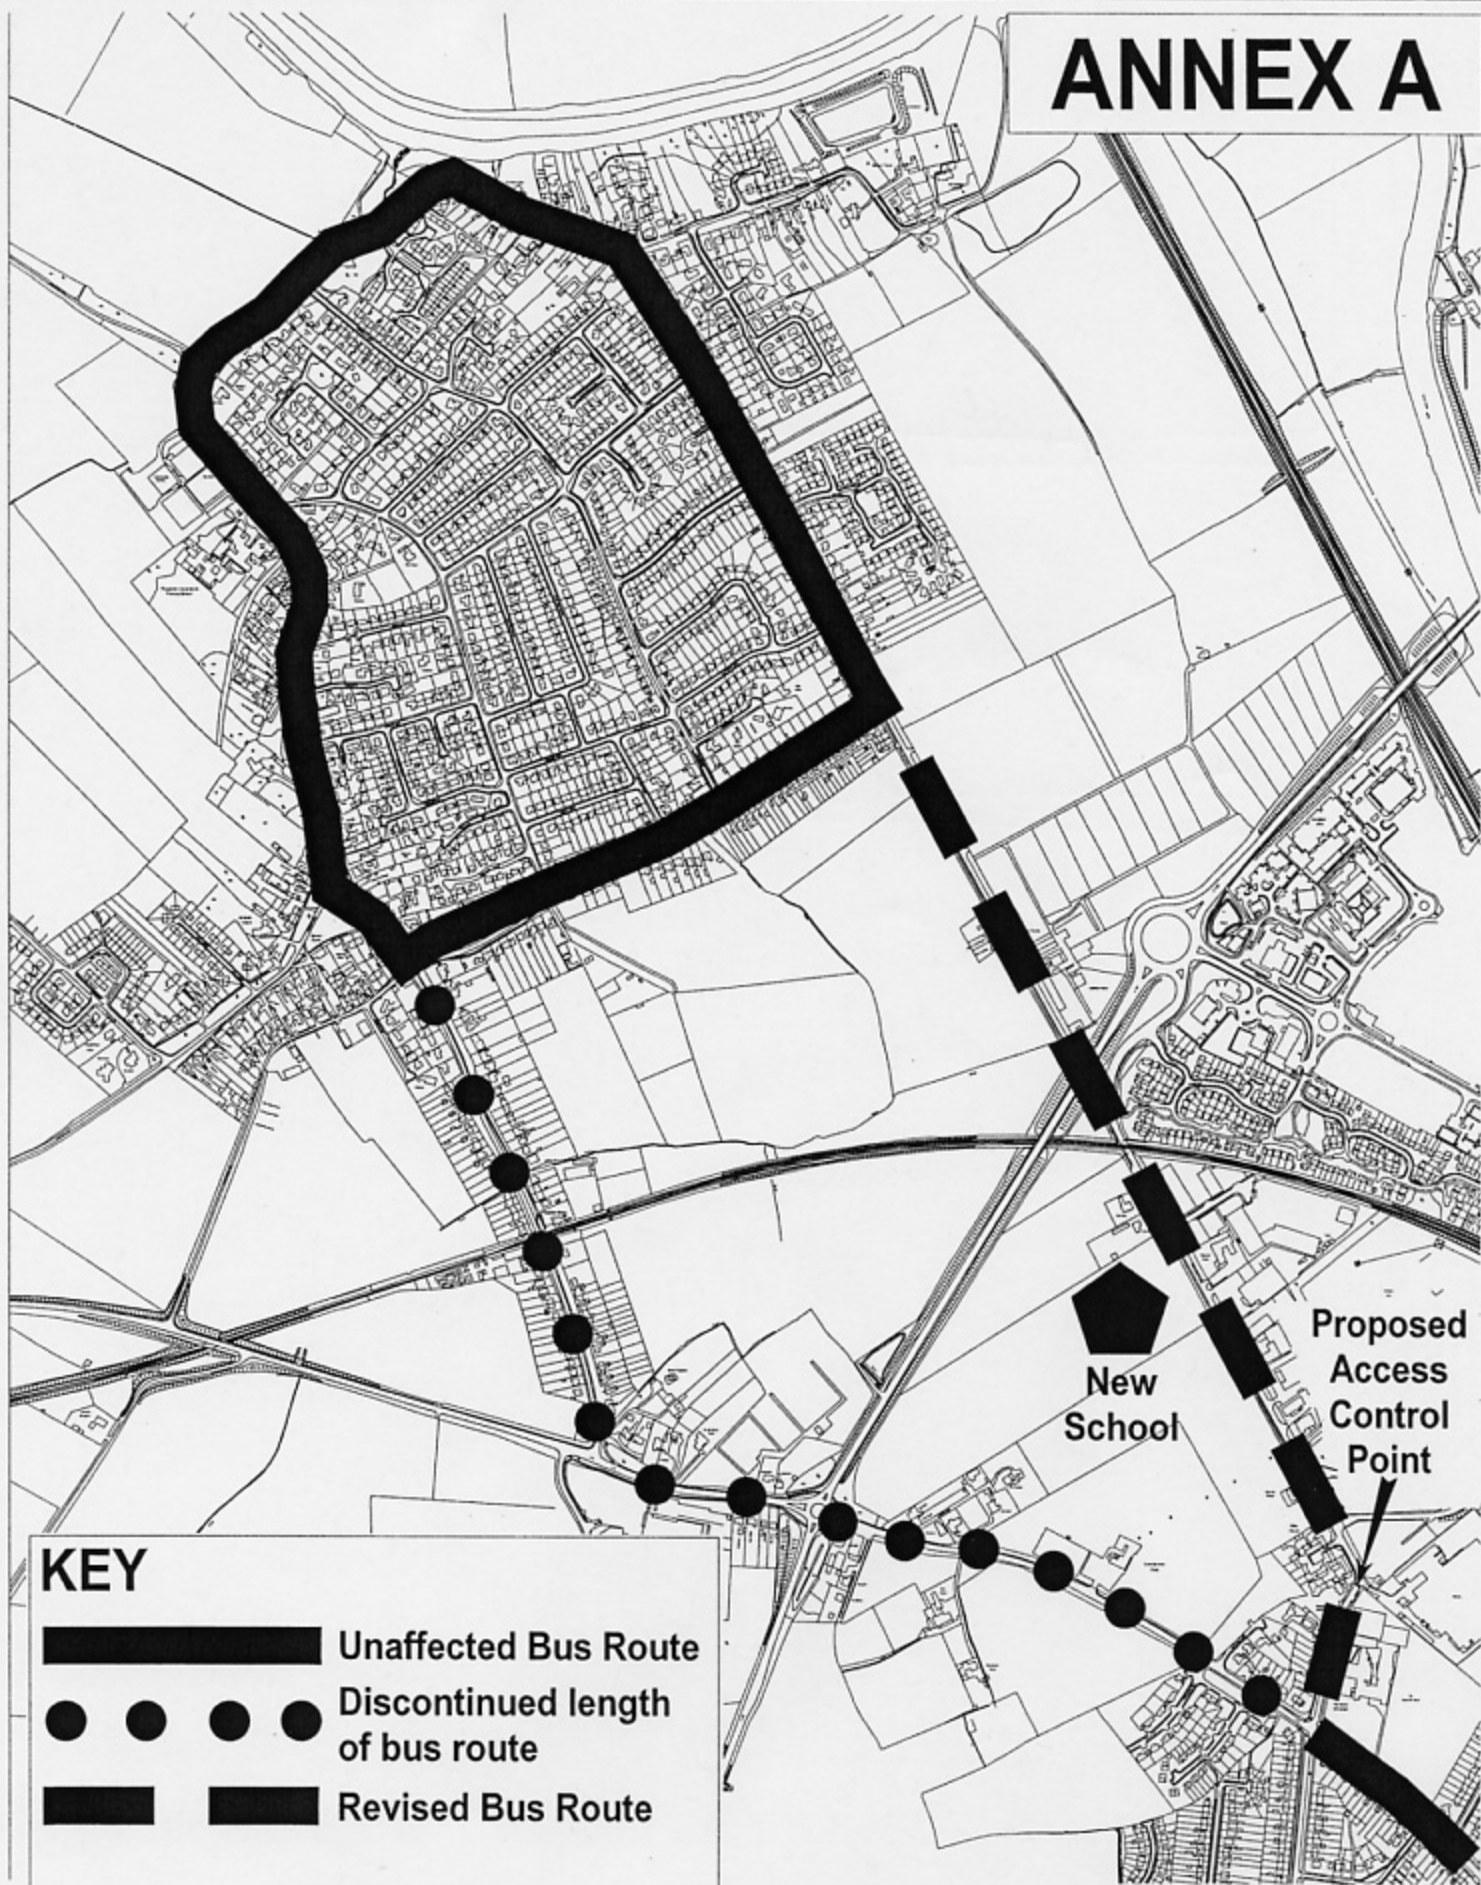

ANNEX A

KEY

-  Unaffected Bus Route
-  Discontinued length of bus route
-  Revised Bus Route

Low Popton Lane / Millfield Lane

SCALE: 1:1000

DRAWN BY: User Name

DATE: 21/9/2017

Originating Group:

Organisation

Drawing No.